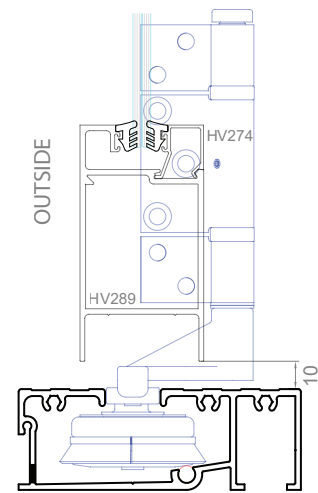

Date: 19th May 2021

Featuring: HarbourView Bottom Rolling Bifold Inward and Flush Sills

**HV403**

**HV404**

**HV405**

## HarbourView Bottom Rolling Multifold Inward and Flush Sills

Due to popular demand, we've expanded our sill options for the HV Bottom Rolling Multifold. With both inward and outward sills now available, a wide variety of project requirements can be catered for.