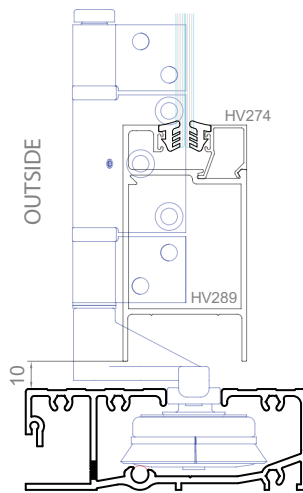

Date: 19th May 2021

Featuring: HarbourView Bottom Rolling Bifold Inward and Flush Sills

**HV403**

**HV404**

**HV405**

## HarbourView Bottom Rolling Multifold Inward and Flush Sills

Due to popular demand, we've expanded our sill options for the HV Bottom Rolling Multifold. With both inward and outward sills now available, a wide variety of project requirements can be catered for.