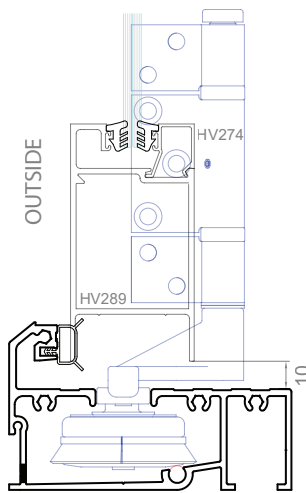

Date: 19th May 2021

Featuring: HarbourView Bottom Rolling Bifold Inward and Flush Sills

**HV403**

**HV404**

**HV405**

## HarbourView Bottom Rolling Multifold Inward and Flush Sills

Due to popular demand, we've expanded our sill options for the HV Bottom Rolling Multifold. With both inward and outward sills now available, a wide variety of project requirements can be catered for.